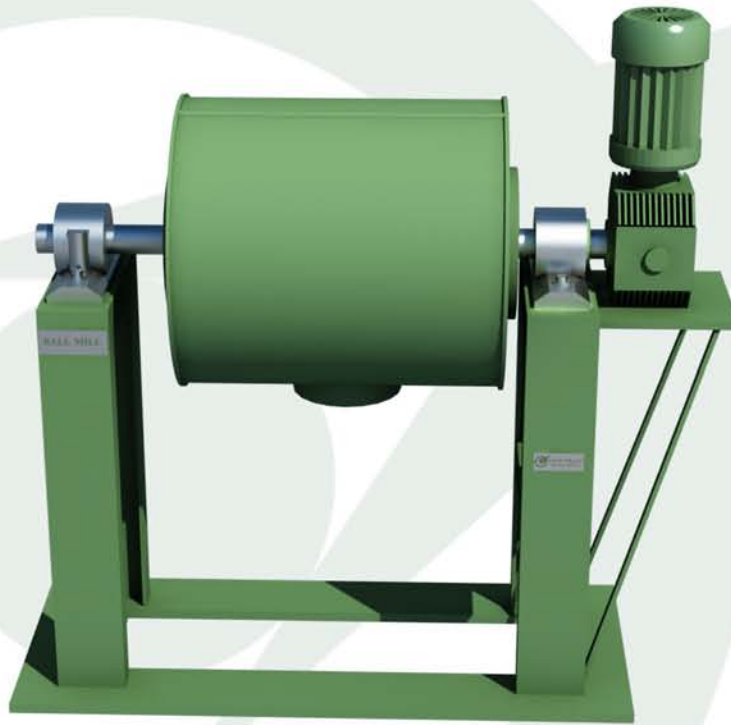

Decide with Confidence

STAR TRACE[®]
PRIVATE LIMITED

LABORATORY BALL MILL

Single Source

**Incorporated testing, design engineering, fabrication,
and services to confirm tailor-made total systems**

www.startraceld.com

INTRODUCTION

Star Trace offers a range of products which are widely used across various laboratories and also hold diverse industrial applications.

These wide range of products are manufactured according to industrial quality and standards.

MODEL: STBM-0.5 TO STBM - 50

Working Principle

Ball Mill consists of cylindrical shell rotating on a horizontal axis mounted on a sturdy mild steel frame.

The Ball Mill Shell is designed to withstand the rotational load of the mill charged with the grinding medium and the material to be processed.